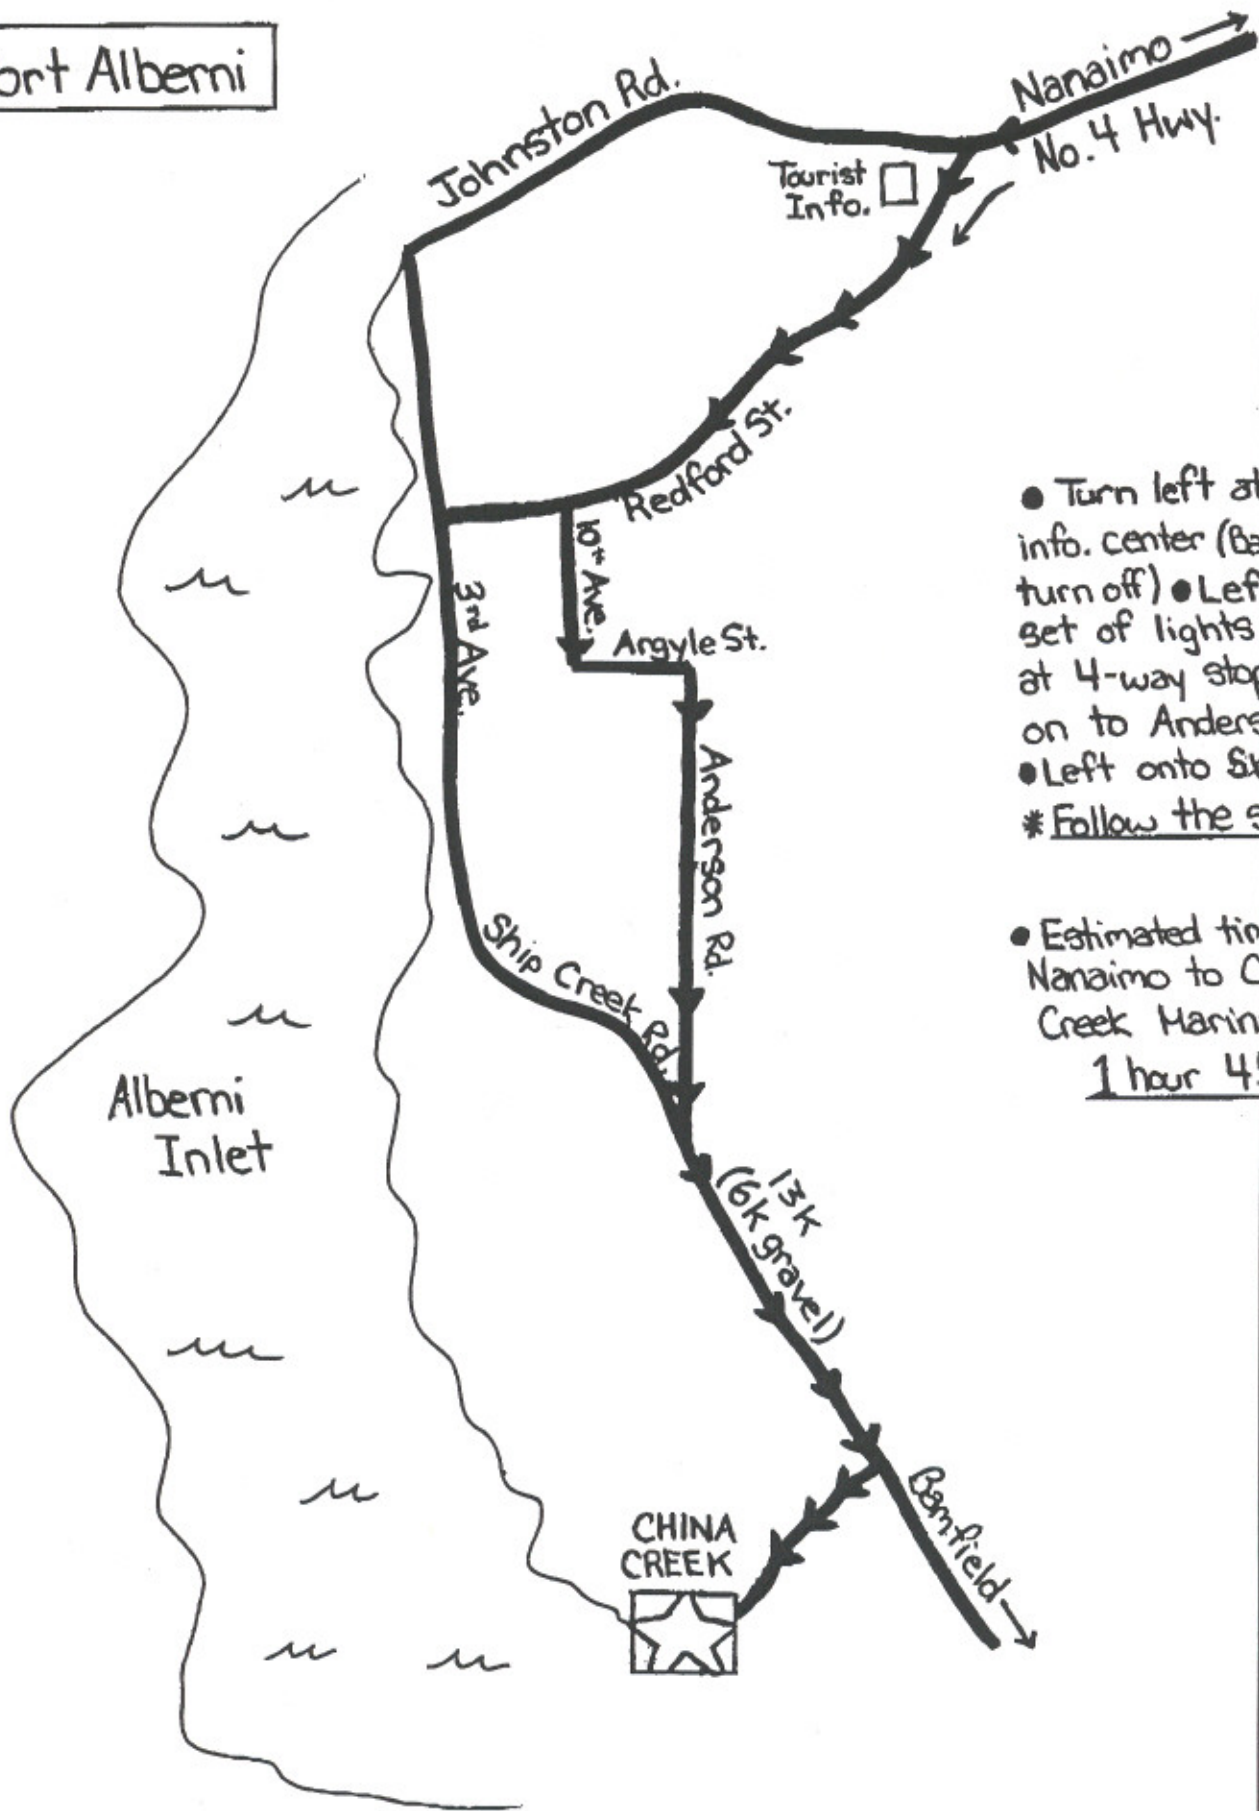

Port Alberni

- Turn left at Tourist info. center (Banfield turn off)
- Left at first set of lights
- Left at 4-way stop
- Right on to Anderson Rd
- Left onto Ship Creek R
- \* Follow the signs \*

● Estimated time from Nanaimo to China Creek Marina  
1 hour 45 mins.